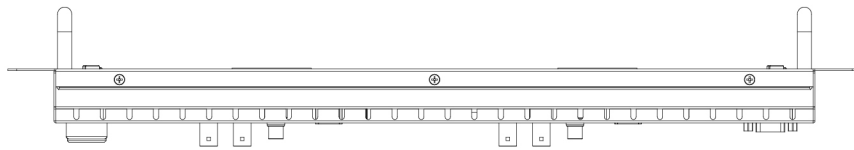

>> STRUCTURE

>> PACKING LIST

Monitor	Power Adapter	Tally Kit	Mini USB to USB Cable	User Manual

Zhangzhou Seetec Optoelectronics Technology Co., Ltd

E-mail: sales@feelworld.cn

Tel: +86-596-2182566

Website: www.feelworld.com.cn

Fax: +86-596-2672617

www.seetec.com.cn