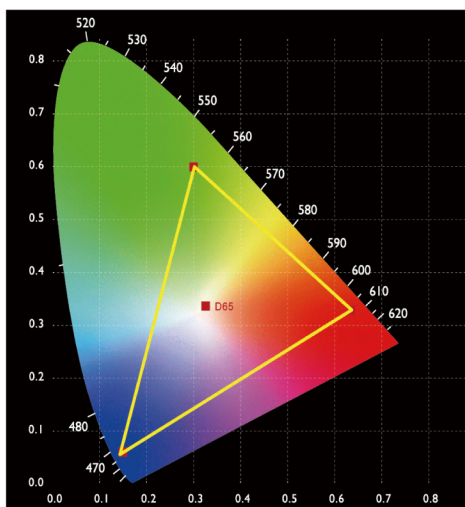

Scope
Analysis

Ethernet
Control

AI
Metal
Housing

>> KEY FEATURES

- 2x7 Inch 1920x1200 full HD IPS screen
- Intuitive buttons + new menu interface, convenient to operation
- 3RU rack mount design, easy to mount on TV wall or broadcast truck
- Upload custom 3D-LUT, preview film look
- With Waveform, Vector scope, RGB Histogram, Focus Assist, Monochrome etc. functions, help you accurately exposure and focus every shot
- Connect to Ethernet remotely adjust the monitor via software
- Front panel built-in 3 colors TALLY indicator, enhance shooting cooperation

>> USE PROFESSIONAL REC.709 COLOR CALIBRATION STANDARD

>> SMARTER TOOLS FOR ABSOLUTE PRECISION

Waveform

Vector

Histogram

RGB Histogram

Embedded Audio

Focus Peaking