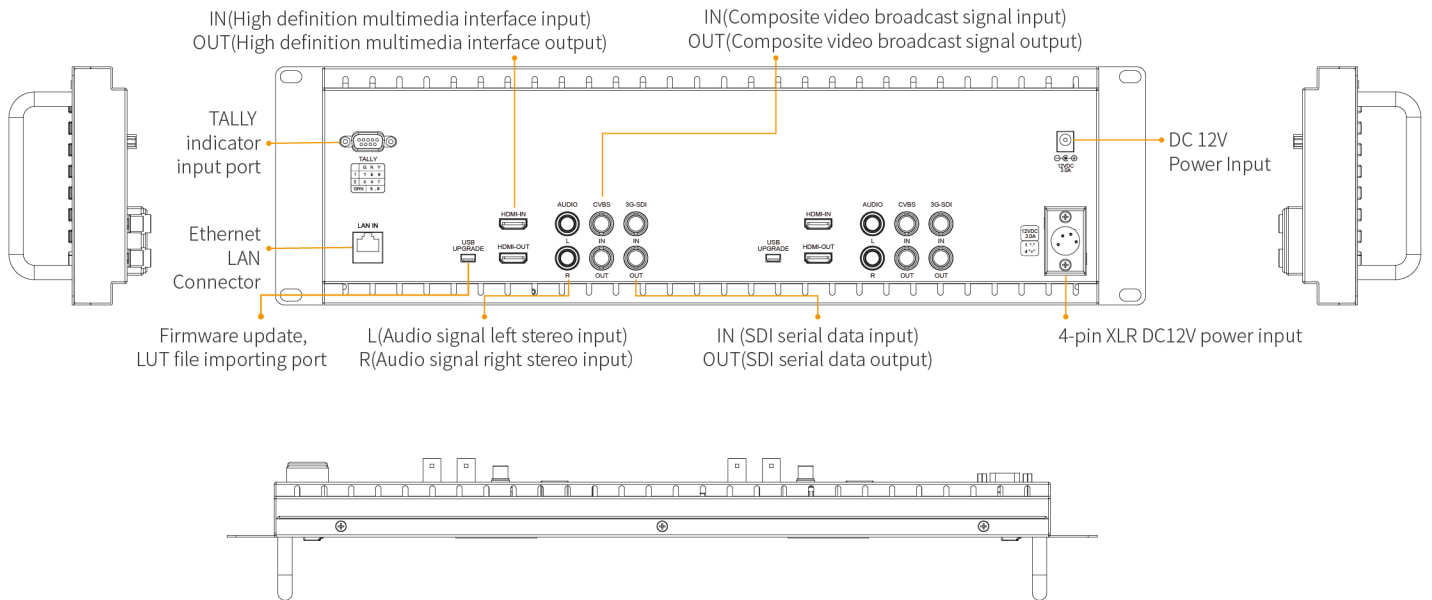

Scope
Analysis

Ethernet
Control

AI
Metal
Housing

>> KEY FEATURES

- 2x7 Inch 1920x1200 full HD IPS screen
- Intuitive buttons + new menu interface, convenient to operation
- 3RU rack mount design, easy to mount on TV wall or broadcast truck
- Upload custom 3D-LUT, preview film look
- With Waveform, Vector scope, RGB Histogram, Focus Assist, Monochrome etc. functions, help you accurately exposure and focus every shot
- Connect to Ethernet remotely adjust the monitor via software
- Front panel built-in 3 colors TALLY indicator, enhance shooting cooperation

Zoom

Zebra

Safe Frames

Etc.

>> USB UPGRADE/ LUT FILE IMPORTING

>> DC 12V, XLR CONNECTOR FLEXIBLE POWER SUPPLY

>> PARAMETER

Description	Dual 7" 3RU Broadcast SDI/HDMI Rack Mount Monitor
Model	D71 PLUS
Screen size	7"x2
Dot pitch	0.07875 (W) x 0.07875 (H) mm
Aspect Ratio	16:10
Brightness	450cd/m2
Contrast	1100:1
Backlight	LED
Viewing Angle	80°/80°(L/R) 80°/80°(U/D)
Inputs	HDMI, 3G/HD/SD-SDI, Audio(L/R),Video
Outputs	HDMI, 3G/HD/SD-SDI, Video, 3.5mm Audio Jack
Control Inputs	Ethernet
SDI Support Format	720p (60/59.94/50/30/29/25/24/23.98) 1080i (60/59.94/50) 1080p (60/59.94/50/30/29.97/25/24/24sF/23.98/23.98sF)
HDMI Support Format	480i/576i/480p/576p 1080i (60/59.94/50) 720p (60/59.94/50/30/29.97/25/24/23.98) 1080p (60/59.94/50/30/29.97/25/24/23.98) 4K 3840×2160p (30/29.97/25/24/23.98 Hz), 4096×2160p (24Hz)
Power Consumption	≤21W
Input Voltage	DC 9V~24V
Operating Temperature	- 10°C ~ 60°C
Storage Temperature	- 30°C ~ 70°C
Install Way	Rack Mount
Unit Size	482.6Lx132Hx30.5D mm
Unit Weight	1890g

>> STRUCTURE

>> PACKING LIST

 <p>Monitor</p>	 <p>Power Adapter</p>	 <p>Tally Kit</p>	 <p>Mini USB to USB Cable</p>	 <p>User Manual</p>
---	--	--	--	--

Zhangzhou Seetec Optoelectronics Technology Co., Ltd