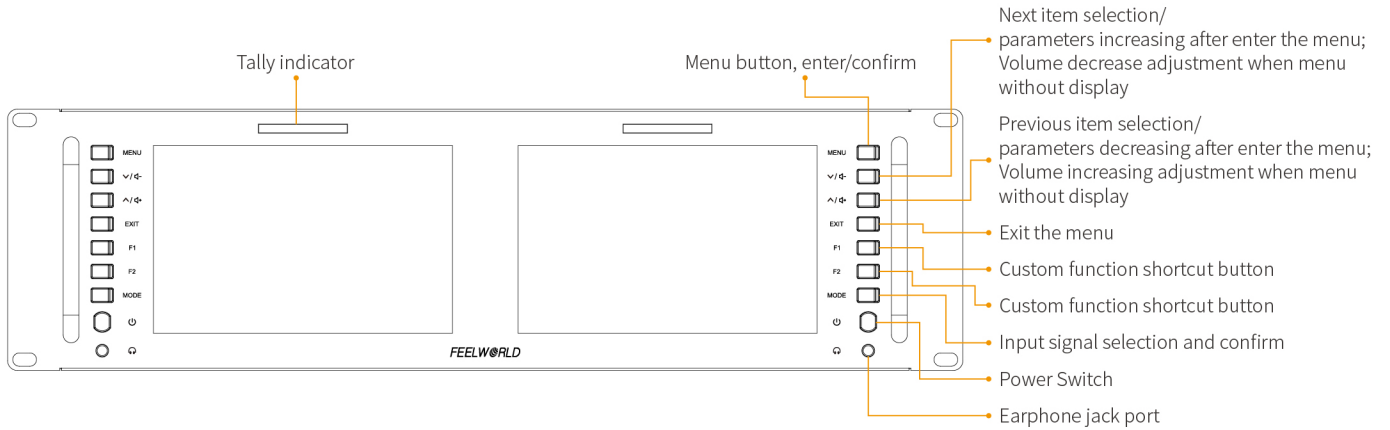

Scope
Analysis

Ethernet
Control

AI
Metal
Housing

>> KEY FEATURES

- 2x7 Inch 1920x1200 full HD IPS screen
- Intuitive buttons + new menu interface, convenient to operation
- 3RU rack mount design, easy to mount on TV wall or broadcast truck
- Upload custom 3D-LUT, preview film look
- With Waveform, Vector scope, RGB Histogram, Focus Assist, Monochrome etc. functions, help you accurately exposure and focus every shot
- Connect to Ethernet remotely adjust the monitor via software
- Front panel built-in 3 colors TALLY indicator, enhance shooting cooperation

Zoom

Zebra

Safe Frames

Etc.

>> USB UPGRADE/ LUT FILE IMPORTING

>> DC 12V, XLR CONNECTOR FLEXIBLE POWER SUPPLY

>> PARAMETER

Description	Dual 7" 3RU Broadcast SDI/HDMI Rack Mount Monitor
Model	D71 PLUS
Screen size	7"x2
Dot pitch	0.07875 (W) x 0.07875 (H) mm
Aspect Ratio	16:10
Brightness	450cd/m2
Contrast	1100:1
Backlight	LED
Viewing Angle	80°/80°(L/R) 80°/80°(U/D)
Inputs	HDMI, 3G/HD/SD-SDI, Audio(L/R),Video
Outputs	HDMI, 3G/HD/SD-SDI, Video, 3.5mm Audio Jack
Control Inputs	Ethernet
SDI Support Format	720p (60/59.94/50/30/29/25/24/23.98) 1080i (60/59.94/50) 1080p (60/59.94/50/30/29.97/25/24/24sF/23.98/23.98sF)
HDMI Support Format	480i/576i/480p/576p 1080i (60/59.94/50) 720p (60/59.94/50/30/29.97/25/24/23.98) 1080p (60/59.94/50/30/29.97/25/24/23.98) 4K 3840×2160p (30/29.97/25/24/23.98 Hz), 4096×2160p (24Hz)
Power Consumption	≤21W
Input Voltage	DC 9V~24V
Operating Temperature	- 10°C ~ 60°C
Storage Temperature	- 30°C ~ 70°C
Install Way	Rack Mount
Unit Size	482.6Lx132Hx30.5D mm
Unit Weight	1890g

>> STRUCTURE

>> PACKING LIST

 <p>Monitor</p>	 <p>Power Adapter</p>	 <p>Tally Kit</p>	 <p>Mini USB to USB Cable</p>	 <p>User Manual</p>
---	--	--	--	--

Zhangzhou Seetec Optoelectronics Technology Co., Ltd