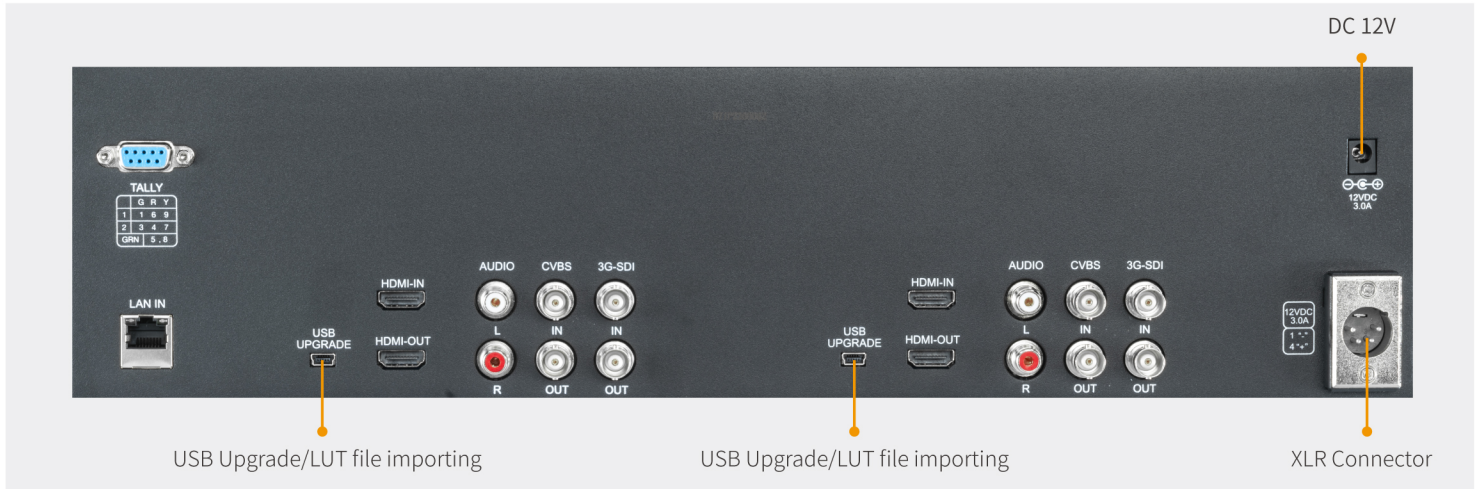

Scope
Analysis

Ethernet
Control

AI
Metal
Housing

>> KEY FEATURES

- 2x7 Inch 1920x1200 full HD IPS screen
- Intuitive buttons + new menu interface, convenient to operation
- 3RU rack mount design, easy to mount on TV wall or broadcast truck
- Upload custom 3D-LUT, preview film look
- With Waveform, Vector scope, RGB Histogram, Focus Assist, Monochrome etc. functions, help you accurately exposure and focus every shot
- Connect to Ethernet remotely adjust the monitor via software
- Front panel built-in 3 colors TALLY indicator, enhance shooting cooperation

Zoom

Zebra

Safe Frames

Etc.

>> USB UPGRADE/ LUT FILE IMPORTING

>> DC 12V, XLR CONNECTOR FLEXIBLE POWER SUPPLY

>> PARAMETER

Description	Dual 7" 3RU Broadcast SDI/HDMI Rack Mount Monitor
Model	D71 PLUS
Screen size	7"x2
Dot pitch	0.07875 (W) x 0.07875 (H) mm
Aspect Ratio	16:10
Brightness	450cd/m2
Contrast	1100:1
Backlight	LED
Viewing Angle	80°/80°(L/R) 80°/80°(U/D)
Inputs	HDMI, 3G/HD/SD-SDI, Audio(L/R),Video
Outputs	HDMI, 3G/HD/SD-SDI, Video, 3.5mm Audio Jack
Control Inputs	Ethernet
SDI Support Format	720p (60/59.94/50/30/29/25/24/23.98) 1080i (60/59.94/50) 1080p (60/59.94/50/30/29.97/25/24/24sF/23.98/23.98sF)
HDMI Support Format	480i/576i/480p/576p 1080i (60/59.94/50) 720p (60/59.94/50/30/29.97/25/24/23.98) 1080p (60/59.94/50/30/29.97/25/24/23.98) 4K 3840×2160p (30/29.97/25/24/23.98 Hz), 4096×2160p (24Hz)
Power Consumption	≤21W
Input Voltage	DC 9V~24V
Operating Temperature	- 10°C ~ 60°C
Storage Temperature	- 30°C ~ 70°C
Install Way	Rack Mount
Unit Size	482.6Lx132Hx30.5D mm
Unit Weight	1890g

>> STRUCTURE

>> PACKING LIST

 <p>Monitor</p>	 <p>Power Adapter</p>	 <p>Tally Kit</p>	 <p>Mini USB to USB Cable</p>	 <p>User Manual</p>
---	--	--	--	--

Zhangzhou Seetec Optoelectronics Technology Co., Ltd