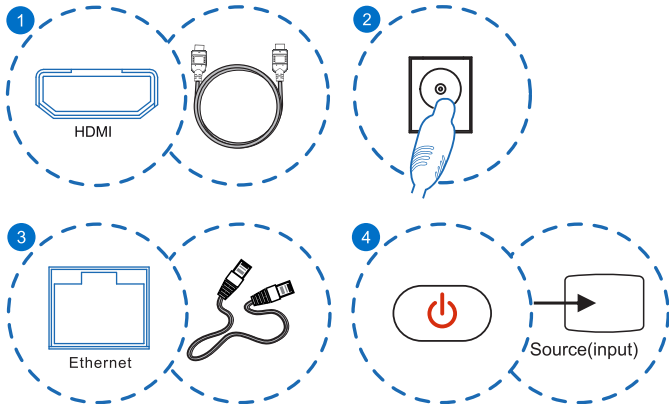

www.Dune-HD.com/support | Support@Dune-HD.com

Package content

1. Dune HD player
2. Power supply
3. HDMI cable

4. Remote control
5. 2 x AAA batteries
6. Quick start guide

Interface

1. LED indicator
2. Display
3. 2.5" SATA HDD slot
4. 2 x Wi-Fi + bluetooth antennas
5. 12V DC input
6. Ethernet 10/100/1000
7. HDMI 2.1 output
8. Optical S/PDIF output
9. Reserved port
10. 2 x USB 3.0 host
11. USB 3.0 slave host

Installation

1. Connect your Dune HD Player to TV by HDMI-cable
2. Connect the power adaptor
3. Use Ethernet-cable (not included) to connect Dune HD player to the Internet (or use Wi-Fi)
4. Turn on the Dune HD player and TV. Choose the proper input on the TV.