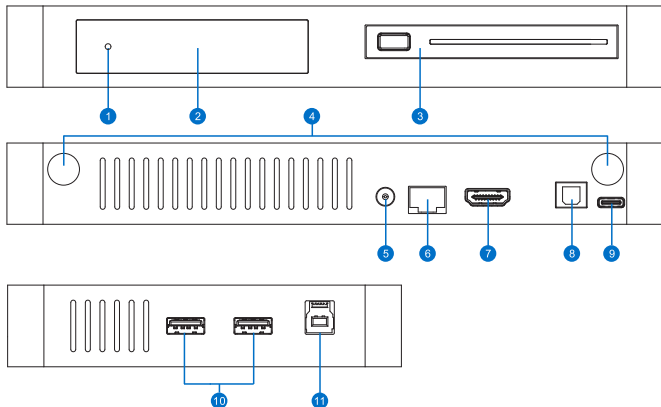

www.Dune-HD.com/support | Support@Dune-HD.com

Package content

1. Dune HD player
2. Power supply
3. HDMI cable

4. Remote control
5. 2 x AAA batteries
6. Quick start guide

Interface

1. LED indicator
2. Display
3. 2.5" SATA HDD slot
4. 2 x Wi-Fi + bluetooth antennas
5. 12V DC input
6. Ethernet 10/100/1000
7. HDMI 2.1 output
8. Optical S/PDIF output
9. Reserved port
10. 2 x USB 3.0 host
11. USB 3.0 slave host

Installation

1. Connect your Dune HD Player to TV by HDMI-cable
2. Connect the power adaptor
3. Use Ethernet-cable (not included) to connect Dune HD player to the Internet (or use Wi-Fi)
4. Turn on the Dune HD player and TV. Choose the proper input on the TV.