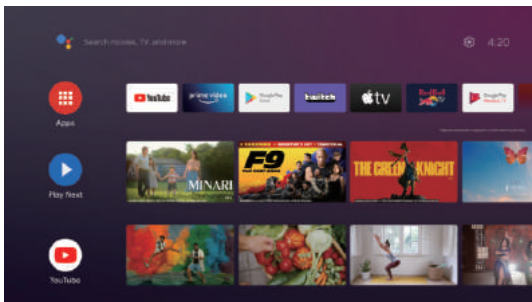

Android TV

Complete the on-screen setup

Follow the on-screen instructions using your remote navigate through the setup process.

Android TV

Simplify your entertainment experience with Android TV™. Discover 400,000+ movies and shows in one place. Find new favorites with voice search. And cast your photos, videos, and music devices to your TV easily with Chromecast built-in™.

Dune HD Media Center

This box includes a **FREE LICENSE**
for the famous DUNE HD MEDIA CENTER software.

Install "Dune" app from Google Play

This will add features of
a powerful Dune HD media center for free.
Similar to standalone Dune HD players.