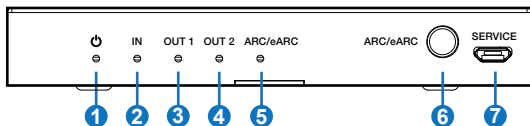

5. Operation Controls and Functions

Front Panel

Rear Panel

No.	Name	Function Description
1	POWER LED	When the device is powered on, the red LED will light on.
2	HDMI IN LED	When the HDMI IN port connects with a signal source, the green LED will light on.
3	HDMI OUT1 LED	When the HDMI OUT1 port connects with a display, the green LED will light on.
4	HDMI OUT2 LED	When the HDMI OUT2 port connects with a display, the green LED will light on.
5	ARC/eARC LED	When the ARC/eARC function is turned on, the green LED will light on.
6	ARC/eARC button	Press this button, the ARC/eARC function will be enabled; Press it once again, the function will be disabled.
7	SERVICE port	Firmware update port.
8	HDMI IN	HDMI signal input port, connect to a HDMI source device such as DVD or PS5 with the HDMI cable.
9	SOUND BAR	ARC/eARC-capable audio signal output port, connect to a Soundbar with the HDMI cable.
10	HDMI OUT1	ARC/eARC-capable HDMI signal output port, connect to a TV with ARC/eARC function.
11	HDMI OUT2	Dedicated audio signal output port, connect to an Amplifier or TV. When connecting to a TV set, it will output audio only with black screen.
12	DC 5V	DC 5V Power input port.