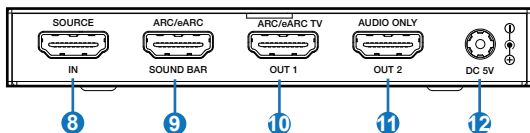

5. Operation Controls and Functions

Front Panel

Rear Panel

No.	Name	Function Description
1	POWER LED	When the device is powered on, the red LED will light on.
2	HDMI IN LED	When the HDMI IN port connects with a signal source, the green LED will light on.
3	HDMI OUT1 LED	When the HDMI OUT1 port connects with a display, the green LED will light on.
4	HDMI OUT2 LED	When the HDMI OUT2 port connects with a display, the green LED will light on.
5	ARC/eARC LED	When the ARC/eARC function is turned on, the green LED will light on.
6	ARC/eARC button	Press this button, the ARC/eARC function will be enabled; Press it once again, the function will be disabled.
7	SERVICE port	Firmware update port.
8	HDMI IN	HDMI signal input port, connect to a HDMI source device such as DVD or PS5 with the HDMI cable.
9	SOUND BAR	ARC/eARC-capable audio signal output port, connect to a Soundbar with the HDMI cable.
10	HDMI OUT1	ARC/eARC-capable HDMI signal output port, connect to a TV with ARC/eARC function.
11	HDMI OUT2	Dedicated audio signal output port, connect to an Amplifier or TV. When connecting to a TV set, it will output audio only with black screen.
12	DC 5V	DC 5V Power input port.