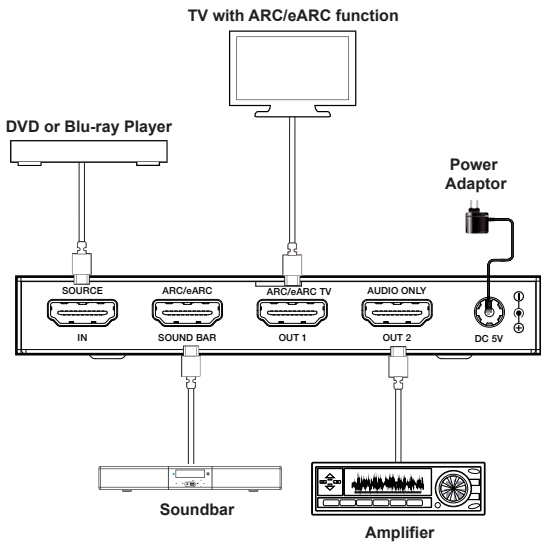

6. Application Example

HDMI™
HIGH DEFINITION MULTIMEDIA INTERFACE

The terms HDMI and HDMI High-Definition Multimedia interface, and the HDMI Logo are trademarks or registered trademarks of HDMI Licensing LLC in the United States and other countries.