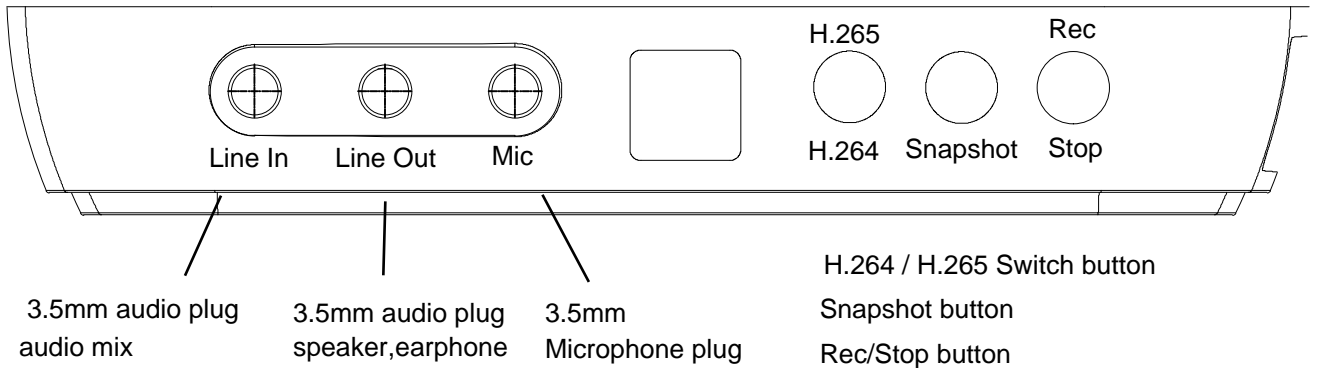

Instruction Manual

Interface:

Supports USB pen drive(up to 256g FAT32 ,NTFS or exFat);
Hard Disk(up to 8T FAT32 ,NTFS or exFat)

FAT32 format: 4G/file

NTFS & exFAT format :16G/file

Specifications:

Video input/output resolution up to : 4k30 (can capture any resolution input).