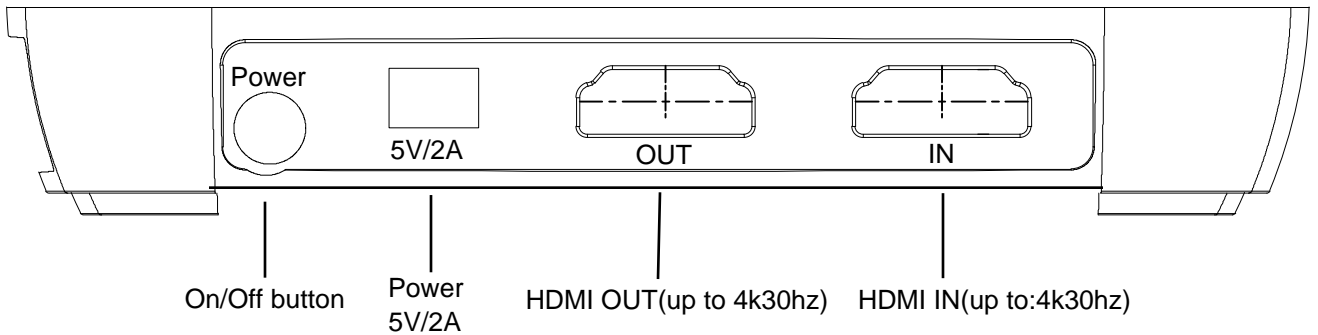

Instruction Manual

Interface:

Supports USB pen drive(up to 256g FAT32 ,NTFS or exFat);
Hard Disk(up to 8T FAT32 ,NTFS or exFat)

FAT32 format: 4G/file

NTFS & exFAT format :16G/file

Specifications:

Video input/output resolution up to : 4k30 (can capture any resolution input).