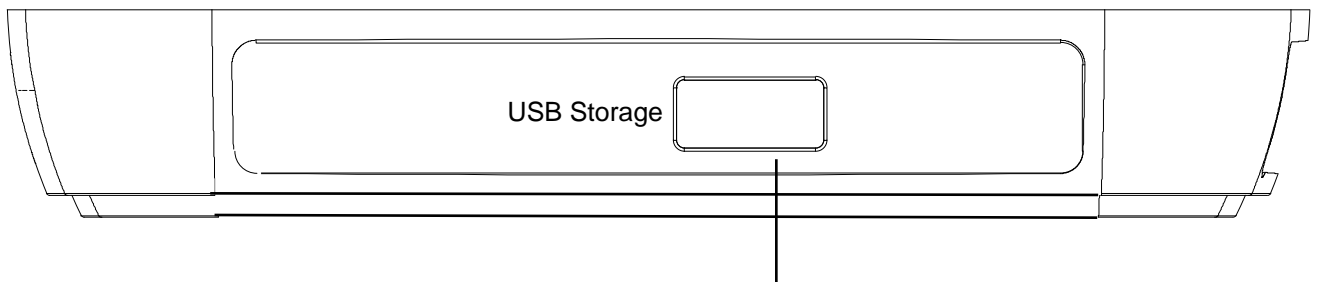

Instruction Manual

Interface:

Supports USB pen drive(up to 256g FAT32 ,NTFS or exFat);
Hard Disk(up to 8T FAT32 ,NTFS or exFat)

FAT32 format: 4G/file

NTFS & exFAT format :16G/file

Specifications:

Video input/output resolution up to : 4k30 (can capture any resolution input).