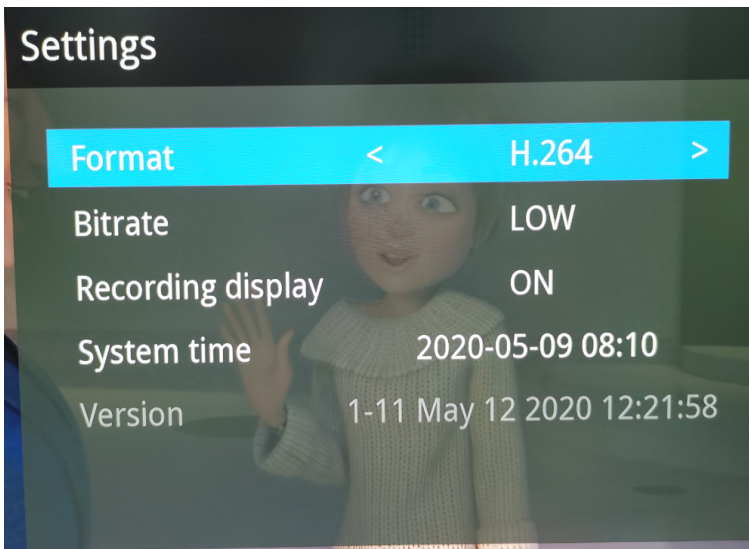

⚠ Unsupported resolution

Unsupported resolution

The input resolution is incorrect.
please check the input resolution of the device

No signal found!

No signal detected

Unsupported content

HDCP video is not supported

Unsupported resolution

The input resolution is incorrect.
please check the input resolution
of the device

Not support compressed audio

1. Only supports stereo input (HDMI INPUT)
2. Not support 5.1, 7.1 channels

Recording

Stop

Waiting

Format (H.264 or H.265)

Bitrate(LOW or HIGH)

Recording Display (ON or OFF)

System Time

Version