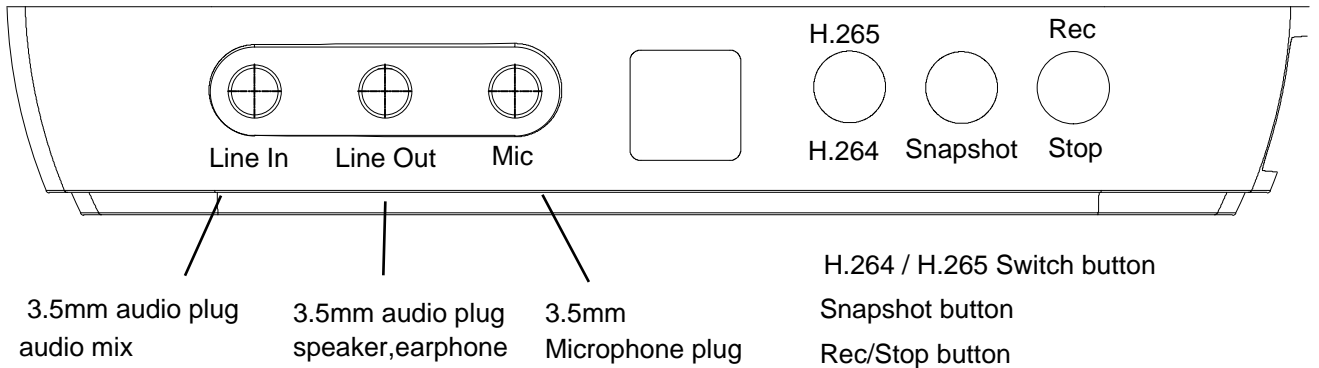

Instruction Manual

Interface:

Supports USB pen drive(up to 256g FAT32 ,NTFS or exFat);
Hard Disk(up to 8T FAT32 ,NTFS or exFat)

FAT32 format: 4G/file

NTFS & exFAT format :16G/file

Specifications:

Video input/output resolution up to : 4k30 (capture any input resolution).