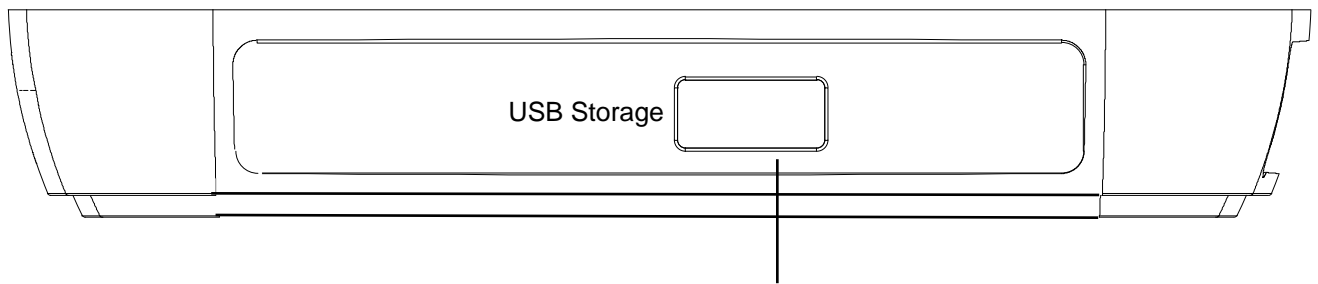

Instruction Manual

Interface:

Supports USB pen drive(up to 256g FAT32 ,NTFS or exFat);
Hard Disk(up to 8T FAT32 ,NTFS or exFat)

FAT32 format: 4G/file

NTFS & exFAT format :16G/file

Specifications:

Video input/output resolution up to : 4k30 (capture any input resolution).