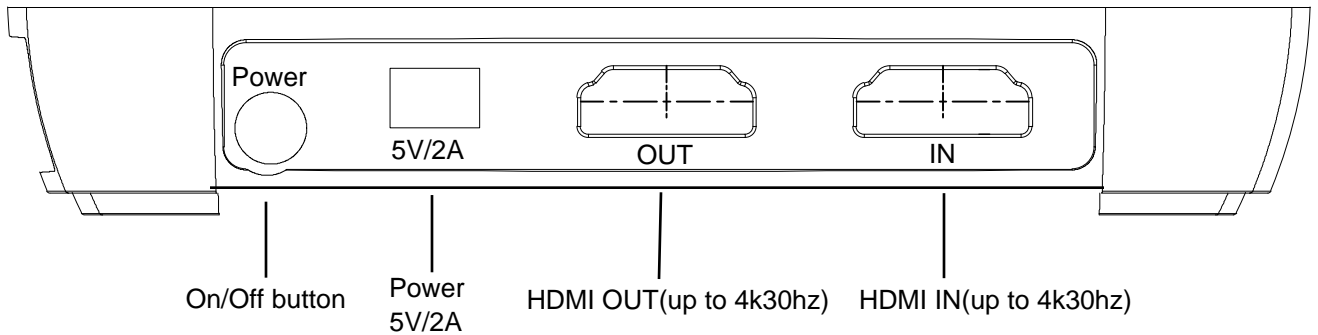

Instruction Manual

Interface:

Supports USB pen drive(up to 256g FAT32 ,NTFS or exFat);
Hard Disk(up to 8T FAT32 ,NTFS or exFat)

FAT32 format: 4G/file

NTFS & exFAT format :16G/file

Specifications:

Video input/output resolution up to : 4k30 (capture any input resolution).