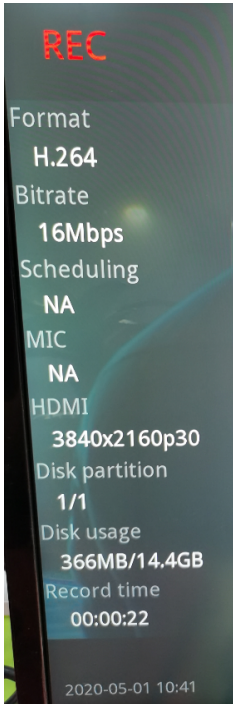

Recording

Stop

Waiting

Format (H.264 or H.265)

Bitrate(LOW or HIGH)

Recording Display (ON or OFF)

System Time

Version