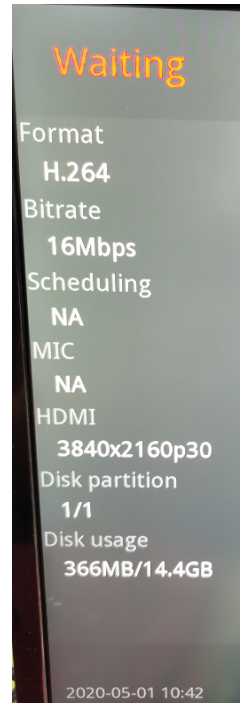

Recording

Stop

Waiting

Format (H.264 or H.265)

Bitrate(LOW or HIGH)

Recording Display (ON or OFF)

System Time

Version