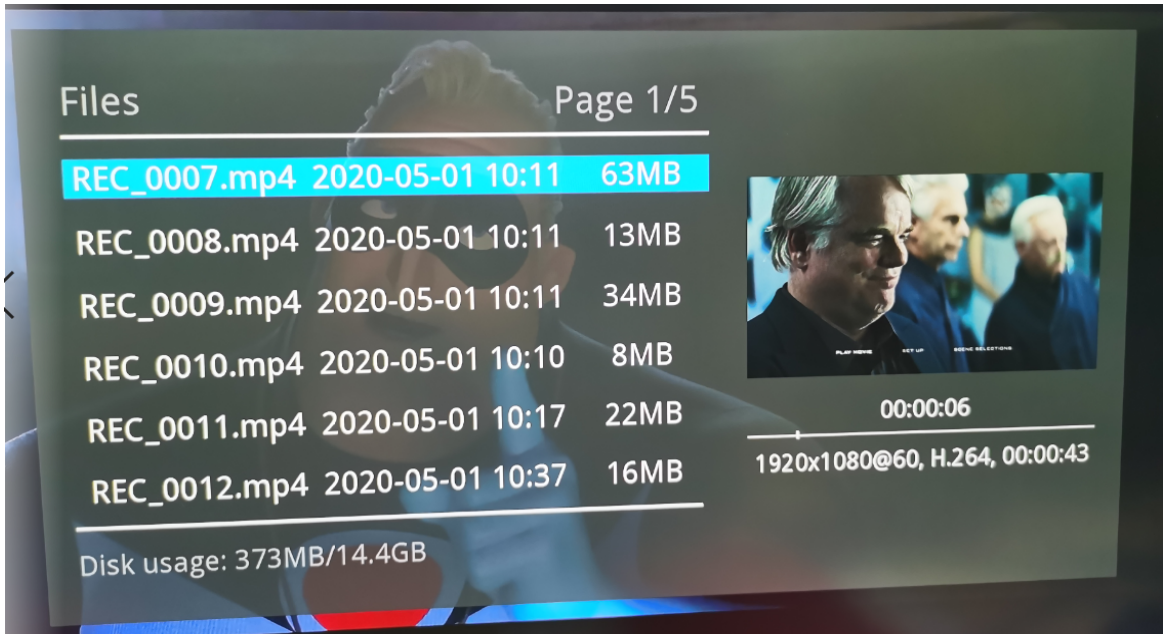

Recording

Stop

Waiting

Format (H.264 or H.265)

Bitrate(LOW or HIGH)

Recording Display (ON or OFF)

System Time

Version