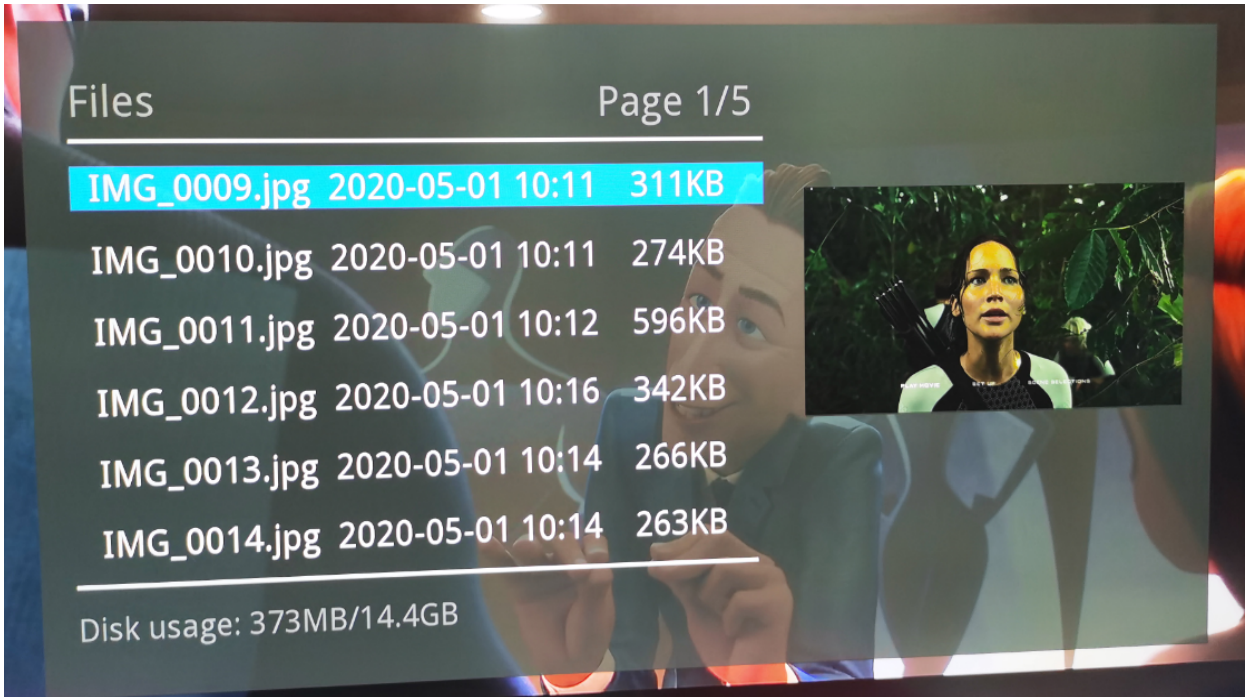

Use the VIDEO button for playback video

Select the files

small screen to watch

press the OK button to watch on the large screen

Start and pause during playback

Use the IMAGE button for playback jpg

Select the files
small screen to watch
press the OK button to watch on the large screen