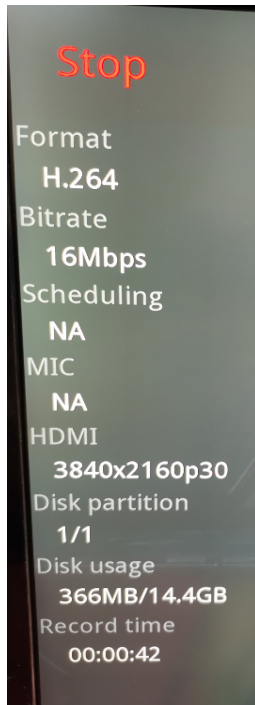

Recording

Stop

Waiting

Format (H.264 or H.265)

Bitrate(LOW or HIGH)

Recording Display (ON or OFF)

System Time

Version