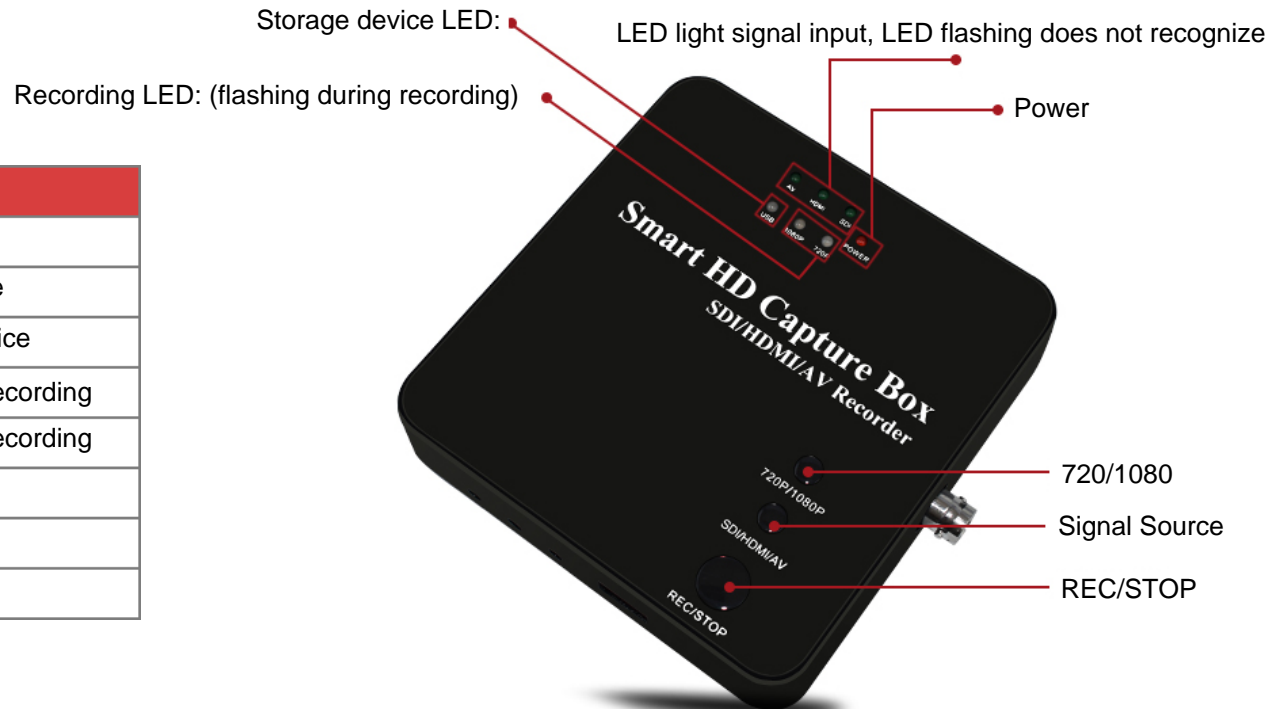

SDI/HDMI SMART CAPTURE BOX

Quick Start Guide V2.0

Product definition

No.		
1	5V/2A	
2	HDMI Input	HDMI 1.4 UP TO 4K30hz
3	AV	AV/L/R, CVBS
4	HDMI Output	Output up to 1080 60hz
5	Micro usb2.0 (USB to PC)	Pc Mode
6	USB2.0	U disk or hard disk (32G or 2TB)
7	Line Out 3.5mm	Headphones, speakers, etc.
8	Mic In 3.5mm	Microphone, audio input
9	Infrared reception	
10	SDI	3G/HD/SD-SDI
11	USB LED	
12	SDI/HDMI/AV	SDI/HDMI/AV LED
13	1080、720	1080/720 LED
14	Power LED	
15	Resolution switching 720/1080	
16	SDI/HDMI/AV Source switching	
17	Record/Stop	

PC MODE:

1. The first step is to install the software on the CD
2. The serial number is behind the disc package
3. This product can be used in addition to our software, you can also use OBS, Xsplit, etc.
4. When using the PC function, the storage device is a computer (not stored in the U disk or hard disk)

USB CABLE TO PC

LED description:

LED	
Power (Red Light)	
USB (Green Light)	USB storage device
USB(no Light)	Cannot identify device
1080P(Green Light)	Flashing indicates recording
720P (Green Light)	Flashing indicates recording
AV(Green Light)	AV
HDMI(Green Light)	HDMI
SDI(Green Light)	SDI