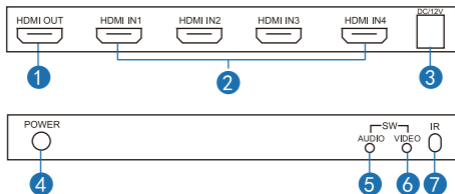

HDMI[®]

HIGH-DEFINITION MULTIMEDIA INTERFACE

USER MANUAL

HDMI 4x1 Quad Multi-viewer

Enjoy the vivid world

1.Introduction

HDMI 4x1 Quad Multi-viewer is a high performance with four HD screen segmentation and seamless switching output switch. It can display 4 HD digital video signals on the same screen, and has a variety of video segmentation, seamless switching 4 HD input signals synchronously. The control methods of the switch is flexible, it can be switched via button and IR control. It's a very practical and stable switch and easy to install, can be used in the major projects, meeting halls and other places.

2.Features

- * Support 4 HDMI input, 1 HDMI output
- * Support 4 channels HDMI signal screen segmentation
- * Support 4 channels HDMI signal seamless switching
- * Support highest resolution up to 1080P/60Hz
- * Support IR control
- * Compatible HDMI1.3a, HDCP1.2, input compatible DVI1.0 version
- * Support resolution: 1080P, 720P, 1080i, 1024x768, 1360x768 and so on
- * Support audio output format: PCM2.0
- * Support standard AWG26 cable, input up to 15 metres ,output up to 15 metres
- * DC12V/2A power adapter
- * Net weight: 350g
- * Dimension (L x W x H): 19cmx9cmx2.3cm

Product interface pictures :

- 1: HDMI OUT —HDMI output
- 2: HDMI IN1-4 --HDMI input 1 to input 4
- 3: DC/12V —DC12V power input
- 4: POWER—Power indicator
- 5: AUDIO--Audio mode switching
- 6: VIDEO--Video mode switching
- 7: IR--IR receive

MODE4

MODE1: The 4 channels HDMI signal seamless switching

MODE2: One big and Three small mode.

MODE3: Double screen mode.

MODE4: Signal picture mode(IN1-IN4 seamless switching mode)

Application :

Game

Security monitoring