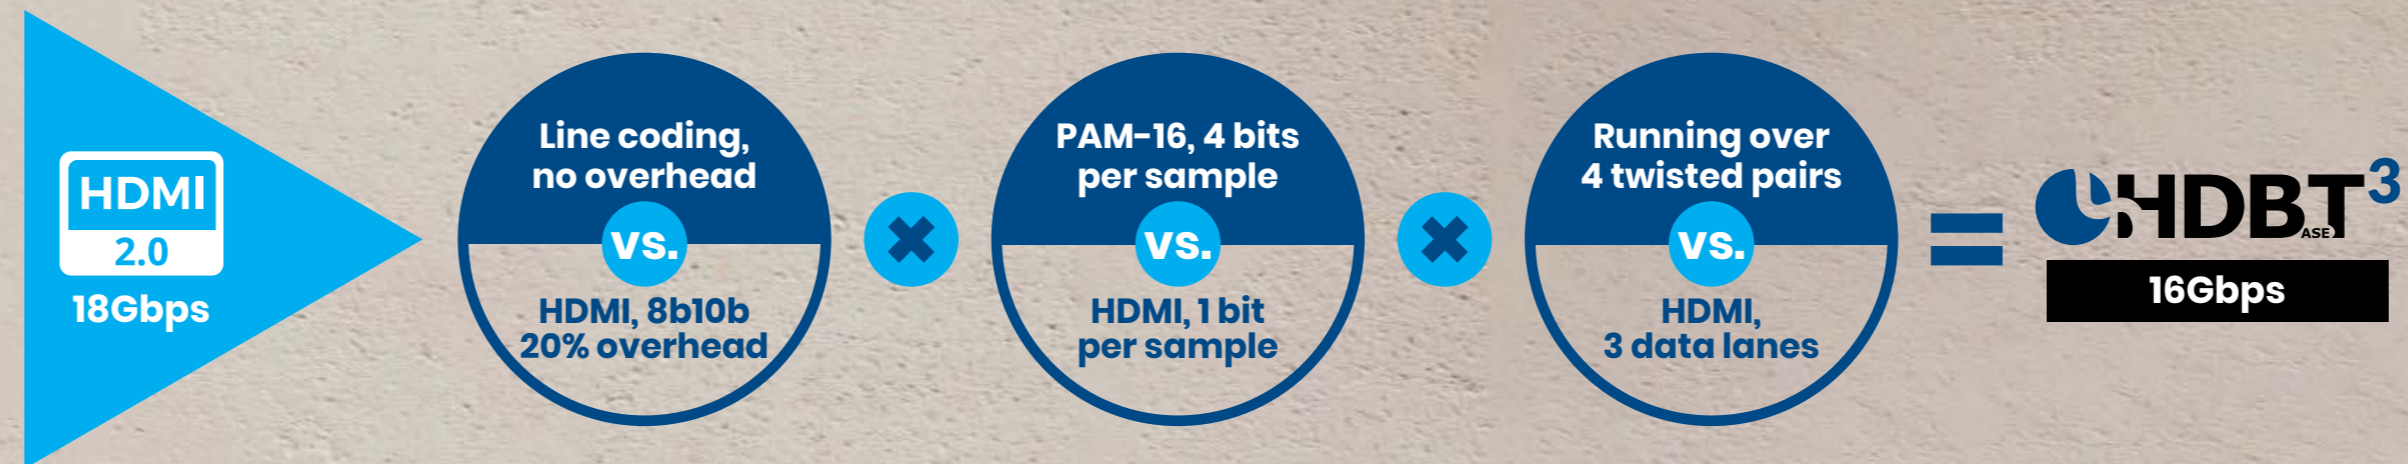

KEEP IT REAL, KEEP IT UNCOMPRESSED

The ONLY long-distance AV distribution solution to support uncompressed HDMI 2.0 4K@60Hz 4:4:4, audio, 1Gb Ethernet, USB2.0, control and power

HOW DOES IT WORK?

16Gbps/2Gbps over 100m/328ft Cat-6a, Zero Latency

AUDIO-VIDEO

HDMI 2.0, 4K 60Hz, HDCP 2.3, DOLBY VISION, HDR10+, Dolby ATMOS, S/PDIF, eARC, PS-4 32 channels

AV

1Gbps ETHERNET

Cloud connectivity and remote software updates, Hybrid HDBaseT-AVoIP, Streaming video services, NETFLIX, prime, Disney+, HBO

USB2.0

Isochronous, Bulk, HID, Game controller

CONTROL SIGNALS

IR, RS-232, CEC, GPIO, IFC

POWER: UP TO 100W

POH™ Power over HDBaseT

PLUG & PLAY

BACKWARD COMPATIBLE