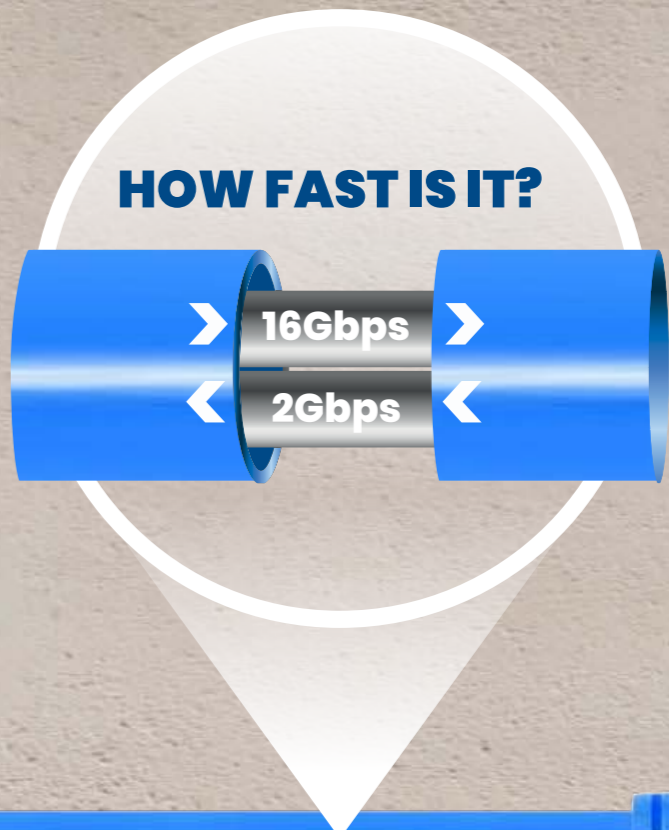

KEEP IT REAL, KEEP IT UNCOMPRESSED

The ONLY long-distance AV distribution solution to support uncompressed HDMI 2.0 4K@60Hz 4:4:4, audio, 1Gb Ethernet, USB2.0, control and power

HOW DOES IT WORK?

16Gbps/2Gbps over 100m/328ft Cat-6a, Zero Latency