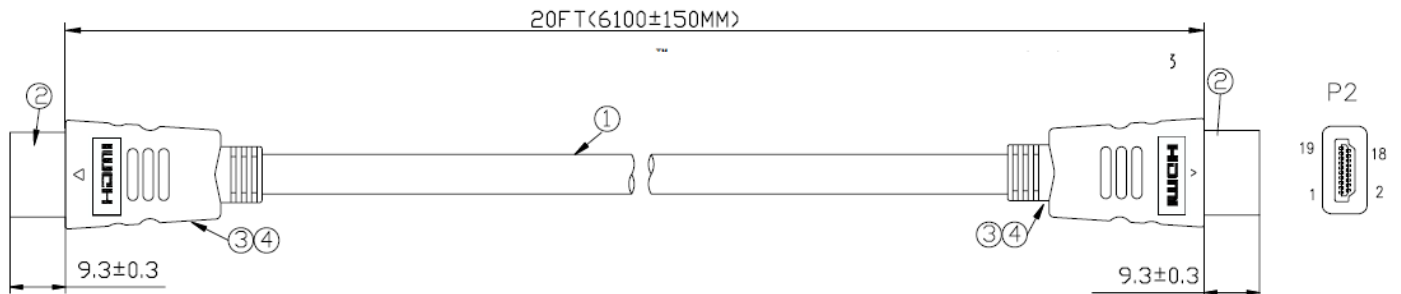

- ◆ Rated Temperature (23.89 Celsius): 75 Fahrenheit
- ◆ Product Standard Certification: UL & c(UL)
- ◆ Flame Test: CL2 & FT4

Key Features

- ◆ Supports resolution up to 4K (4096x2160) @60Hz 4:4:4
- ◆ Max Bandwidth 18G
- ◆ Max Clock rate 600MHz
- ◆ UL CL2 In-Wall Rated
- ◆ HDMI Ethernet Channel and Audio Return Channel
- ◆ Blue Ray, 3D Support
- ◆ 2.2 HDCP Compliant
- ◆ CEC Support Functionality
- ◆ DTS-HD Master Audio Support
- ◆ Dolby Digital Plus Support
- ◆ Dolby True HD Support
- ◆ 32 audio channels for a multi-dimensional immersive audio experience
- ◆ Simultaneous delivery of dual video streams to multiple users on the same screen
- ◆ Support for the wide angle theatrical 21:9 video aspect ratio

Application

Specifications

No.	Type	Description
①	Plug	Gold plated
②	S/R	PVC Black
③	Plastic cap	Transparent
④	Cable	24AWG OD10.0mm UL CL3 FT4, 15FT

Packing

- Header Card w/ PE bag

- 20PCS/Carton