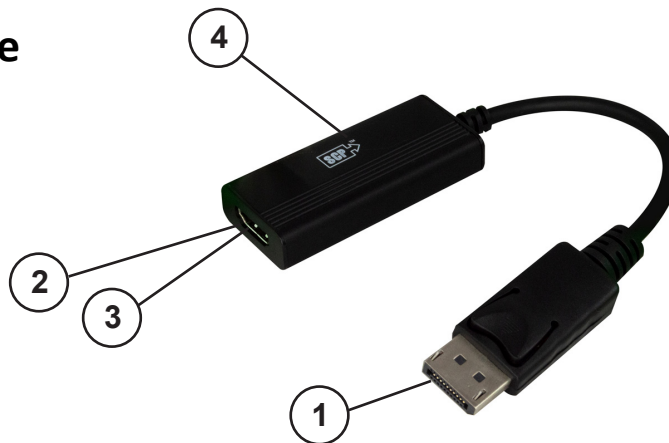

DisplayPort 1.4 to HDMI 2.0b Adapter

Part Number: **9AD-DP1.4**

From PC to 4K Quality HDTV

Use this DisplayPort to HDMI Adapter to connect your PC / laptop to HDTV or projector with ease. This adapter allows you to show mirror or extend desktop content from your source, with true 4K resolution. Whether playing games, movies, or making a business presentation, you could enjoy vivid image of 4K@60Hz display with your friends, and no more blurry images.

SCP Excellence

We provide:

1. **User-friendly DisplayPort connector** with latches offers secure connection; you need to depress the release button before unplugging. Supports **DisplayPort 1.4a** standard.
2. **HDMI 2.0b** standard provides Ultra HD video quality with HDR (High Dynamic Range). With 4K HDR Source and TV, this dongle provides you astonishing crystal clear and realistic image.
3. **Efficient PCB and Enhanced Connector Design** provide you cost-effective solution while supporting 4K@60Hz display output. Connectors also have enhanced durability and pass plug test.
4. **Light weight and good thermal performance.** Light weight Aluminum enclosure and sleek design combined. No thermal shutdown issue.

To maximize its usage and enjoy HDR video, your source, cable, and TV all need to support HDR video. You could enjoy more realistic display once attached this adapter.

Bullet Point

- User-friendly DisplayPort connector with latches offers secure and firm connection
- Supports vivid 4K@60Hz Ultra HD image display
- Easy Plug'n' Play, connects your commonly used HDMI Displays
- Supports HDMI 2.0b, DisplayPort 1.4
- Supports Mirror or Extend mode
- Supports HDR video output. Your source, cable, and TV all need to support HDR video