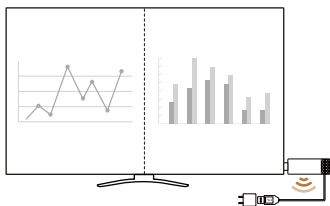

Connection

TypeC TX

HDMI TX

*Using Type C requires no power adapter.

Specifications

CPU

Dual Core RISC CPU

Resolution

Input: 1080@60p, Output: 4K@30p

Input Interface

HDMI 1.4 / Type C over adapter

Power

DC 5V-0.9A

Tx Power Consumption

4.5w max.

Device support

HDMI devices, iOS devices, Android devices, Windows, MacOS

Wi-Fi

802.11 ac 5Ghz, Transmitter 1T1R, Receiver 2T2R