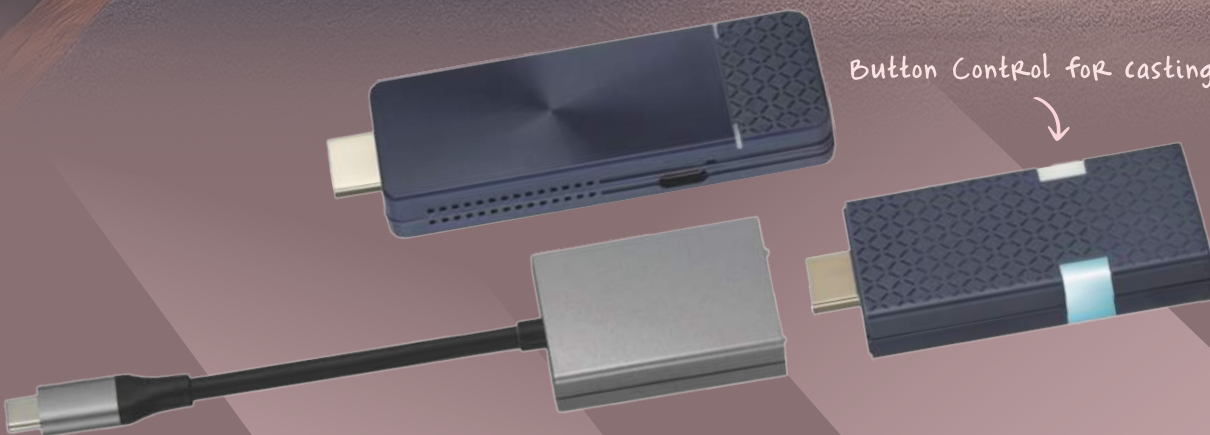

# Nimble Cast Go (HDMI & Type C)

WIDE COMPATIBILITY FOR HOME ENTERTAINMENT AND ENTERPRISE USE

165FT Wide and Stable Transmission

Button Control for casting on/off

# Nimble Cast Go

Wireless Display Transmitter + Receiver Kit

AirPlay/Miracast/Google Cast supported

4K30 Output

HDMI/USB-C in one device