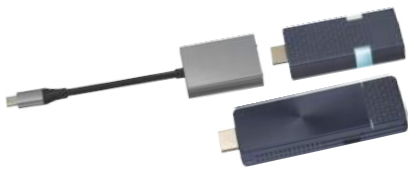

# Nimble Cast Go (HDMI & Type C)

WIDE COMPATIBILITY FOR HOME ENTERTAINMENT AND ENTERPRISE USE

165FT Wide and Stable Transmission

Button Control for casting on/off

# Nimble Cast Go

Wireless Display Transmitter + Receiver Kit

AirPlay/Miracast/Google Cast supported

4K30 Output

HDMI/USB-C in one device

## Type-C/HDMI Interface

Supports both Type-C/HDMI input and all mainstream operating systems, including Windows/MacOS/iOS/Android