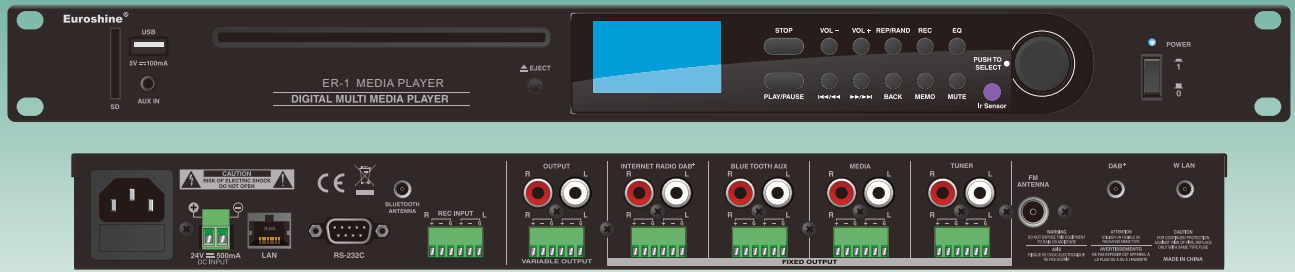

# ER-1 SPECIFICATIONS

## FEATURES

FM tuner, DAB+, CD Player, USB memory stick interface(ver1.1), SD card slot, Internet radio, Bluetooth 4.1.

### ●Controls :

- Front : Power switch, Volume Up & Down, Repeat/Random, Mode, EQ, FF, FR, BACK, MEMO, REC, MUTE, PLAY/PAUSE, STOP, PUSH to SELECT, EJECT.

●Indicators: LCD with blue back light, Power.