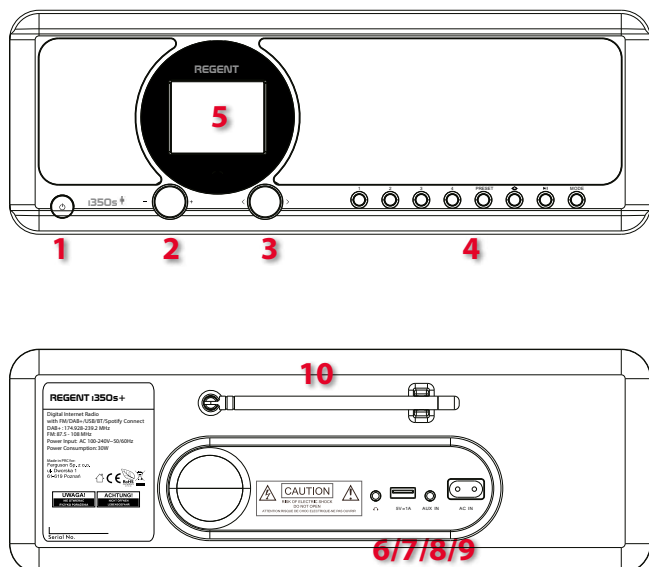

Google play

App Store

Wejścia/Wyjścia

1. Przycisk Power On/Standby
2. Pokrętko głośności
3. Pokrętko nawigacyjne
4. Przyciski Preset/Home/Play/Pause/Mode
5. Kolorowy wyświetlacz
6. Wyjście słuchawkowe 3,5mm
7. Port USB (Output: 5V, 1A)
8. Wejście Aux-in Jack 3,5mm
9. Gniazdo zasilania
10. Antena Teleskopowa

Specyfikacja techniczna

- Display: 2.4" TFT Color display
- Network supported: OPEN, WEP, WPA PSK AES, WPA PSK AES/TKIP, WPA PSK TKIP, WPA 2 PSK AES, WPA 2 PSK AES/TKIP, WPA 2 PSK TKIP
- Streaming: UPnP, DLNA
- Supported playback formats (UPnP): MP3, WMA, AAC, FLAC, WAV
- Supported playback formats (USB Playback): MP3, WMA, WAV
- Output power (RMS): 15W x 2
- Music power: 60W PMPO
- Speaker driver size 2.5" x 2
- Digital Signal Processor (DSP included)
- Power Supply: input: AC 100-240V ~ 50/60Hz, USB output: DC 5V1A
- FM and DAB Frequency: FM 87.5-108MHz, DAB 174.928-239.2MHz
- Timer, Alarm, Nap, Dimmer, Sleeper
- Time/Date auto adjustment as internet connected
- AC power cord for power supply
- USB port power charging for smart phone or other device
- Remote control battery: 2pcs x AAA
- Accessories: Remote control x 1, AC power cord x 1, 3.5mm Aux-in cable x 1
- Power consumption: 30W
- Standby power consumption: < 3W
- Bluetooth support: V2.1+EDR
- Bluetooth operation range: up to 10 meters
- Transmission frequency: 2.4 GHz
- Protocols: A2DP 1.2
- Working temperature: 0°C ~ 35°C
- Working humidity: 20% ~ 80%
- Unit size (w x d x h): 330 x 173 x 115 mm
- Unit weight: 2.36kg