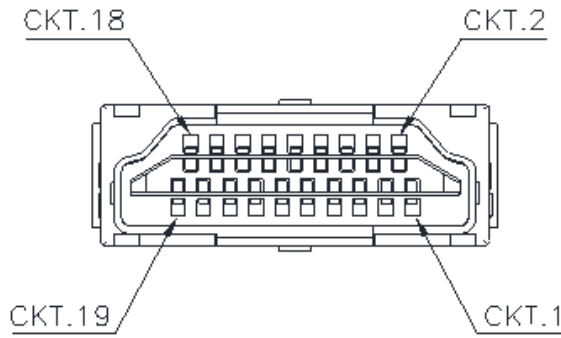

Parameter	Symbol	Min	Typical	Max	Unit
Power Supply Voltage	VCC	4.75	5.0	5.25	V
Operating Temperature	Top	-40		80	°C

SCP PART#: 996AOC-50M

UPC:817777013443

Specifications

Item	Description	
Units	Transmitter (Source)	Receiver (Sink)
HDCP & DDC	HDCP 2.2 Fully Support bi-directional EDID and HDCP communication	
Video Bandwidth	6 Gbps/x3Channel (max)+ Clock.	
Supported Resolution & Distance	PC: WUXGA 1920 x 1200 up to 100 meters, HDTV : 480p, 720p, 1080i and 1080p deep color, 4K(60P), 3DFull HD 1920 x 1080 up to 100 meters	
O/E Converter	4 channel 850 nm VCSEL array	4 CH GaAs PD array
Connector Type	HDMI type A	
Cable Type	Armored Hybrid type with OM3 fiber and copper wire	
Cable Length	15m/20m/30m/40m/50m/60m/70m/80m/90m/100m (with +/-30cm tolerance) Custom length available.	
Cable Outer Diameter	5.8mm	
Jacket Outer Material	TPU(Custom)	
Cable Weight TBD	Cable Weight TBD	
Cable Color TBD	Cable Color TBD	
Differential Input	100 ohm (typ)	
Power Consumption	250mW (max)	
Power Supply	Non external power required	

SCP PART#: 996AOC-50M

UPC:817777013443

HDMI Type A Pin Assignment

HDMI Type A Connector Pin Assignment

PIN	Function	PIN	Function
1	T.M.D.S. Data 2+	11	TMDS Clock Shield
2	T.M.D.S. Data 2 Shield	12	TMDS Clock-
3	T.M.D.S. Data 2-	13	CEC
4	T.M.D.S. Data 1+	14	Utility
5	T.M.D.S. Data 1 Shield	15	SCL
6	T.M.D.S. Data 1-	16	SDA
7	T.M.D.S. Data 0+	17	DDC/CEC Ground
8	T.M.D.S. Data 2 Shield	18	+5V Power
9	T.M.D.S. Data 0-	19	Hot Plug Detect
10	TMDS Clock+		

Installation

To Source, ex. DVD, PC

To Sink, ex. TV

SCP PART#: 996AOC-50M

UPC:817777013443

Hybrid Cable Profile

Cable Structure		Material/Model	Specifications
1	Metal Tube	200CU Stainless steel	4.4±0.1
2	To strengthen the unit	Dupont Kevlar	1670D*4
3	Jacket	TPU	OD 5.8±0.2 mm