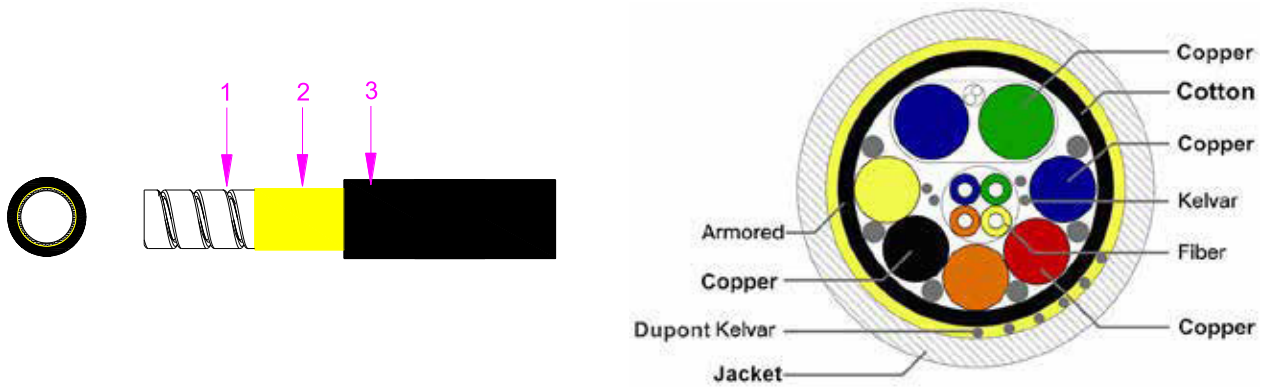

Parameter	Symbol	Min	Typical	Max	Unit
Power Supply Voltage	VCC	4.75	5.0	5.25	V
Operating Temperature	Top	-40		80	°C

SCP PART#: 996AOC-50M

UPC:817777013443

Specifications

Item	Description	
Units	Transmitter (Source)	Receiver (Sink)
HDCP & DDC	HDCP 2.2 Fully Support bi-directional EDID and HDCP communication	
Video Bandwidth	6 Gbps/x3Channel (max)+ Clock.	
Supported Resolution & Distance	PC: WUXGA 1920 x 1200 up to 100 meters, HDTV : 480p, 720p, 1080i and 1080p deep color, 4K(60P), 3DFull HD 1920 x 1080 up to 100 meters	
O/E Converter	4 channel 850 nm VCSEL array	4 CH GaAs PD array
Connector Type	HDMI type A	
Cable Type	Armored Hybrid type with OM3 fiber and copper wire	
Cable Length	15m/20m/30m/40m/50m/60m/70m/80m/90m/100m (with +/-30cm tolerance) Custom length available.	
Cable Outer Diameter	5.8mm	
Jacket Outer Material	TPU(Custom)	
Cable Weight TBD	Cable Weight TBD	
Cable Color TBD	Cable Color TBD	
Differential Input	100 ohm (typ)	
Power Consumption	250mW (max)	
Power Supply	Non external power required	

SCP PART#: 996AOC-50M

UPC:817777013443

HDMI Type A Pin Assignment

HDMI Type A Connector Pin Assignment

PIN	Function	PIN	Function
1	T.M.D.S. Data 2+	11	TMDS Clock Shield
2	T.M.D.S. Data 2 Shield	12	TMDS Clock-
3	T.M.D.S. Data 2-	13	CEC
4	T.M.D.S. Data 1+	14	Utility
5	T.M.D.S. Data 1 Shield	15	SCL
6	T.M.D.S. Data 1-	16	SDA
7	T.M.D.S. Data 0+	17	DDC/CEC Ground
8	T.M.D.S. Data 2 Shield	18	+5V Power
9	T.M.D.S. Data 0-	19	Hot Plug Detect
10	TMDS Clock+		

Installation

To Source, ex. DVD, PC

To Sink, ex. TV

SCP PART#: 996AOC-50M

UPC:817777013443

Hybrid Cable Profile

Cable Structure		Material/Model	Specifications
1	Metal Tube	200CU Stainless steel	4.4±0.1
2	To strengthen the unit	Dupont Kevlar	1670D*4
3	Jacket	TPU	OD 5.8±0.2 mm