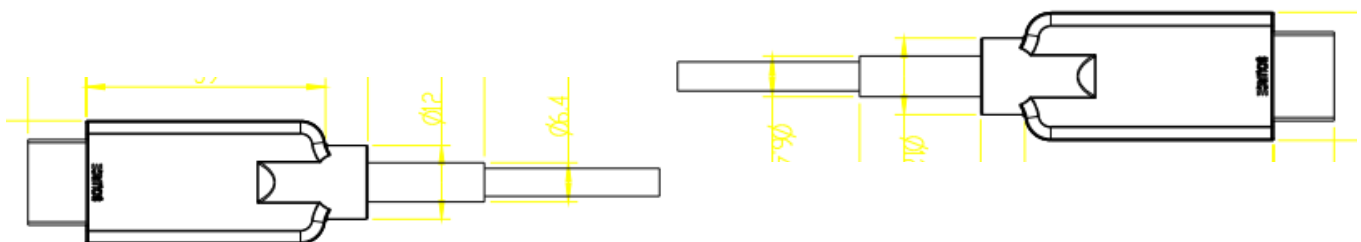

Parameter	Symbol	Min	Typical	Max	Unit
Power Supply Voltage	VCC	4.75	5.0	5.25	V
Operating Temperature	Top	-40		80	°C

SCP PART#: 996AOC-50M

UPC:817777013443

Specifications

Item	Description	
Units	Transmitter (Source)	Receiver (Sink)
HDCP & DDC	HDCP 2.2 Fully Support bi-directional EDID and HDCP communication	
Video Bandwidth	6 Gbps/x3Channel (max)+ Clock.	
Supported Resolution & Distance	PC: WUXGA 1920 x 1200 up to 100 meters, HDTV : 480p, 720p, 1080i and 1080p deep color, 4K(60P), 3DFull HD 1920 x 1080 up to 100 meters	
O/E Converter	4 channel 850 nm VCSEL array	4 CH GaAs PD array
Connector Type	HDMI type A	
Cable Type	Armored Hybrid type with OM3 fiber and copper wire	
Cable Length	15m/20m/30m/40m/50m/60m/70m/80m/90m/100m (with +/-30cm tolerance) Custom length available.	
Cable Outer Diameter	5.8mm	
Jacket Outer Material	TPU(Custom)	
Cable Weight TBD	Cable Weight TBD	
Cable Color TBD	Cable Color TBD	
Differential Input	100 ohm (typ)	
Power Consumption	250mW (max)	
Power Supply	Non external power required	

SCP PART#: 996AOC-50M

UPC:817777013443

HDMI Type A Pin Assignment

HDMI Type A Connector Pin Assignment

PIN	Function	PIN	Function
1	T.M.D.S. Data 2+	11	TMDS Clock Shield
2	T.M.D.S. Data 2 Shield	12	TMDS Clock-
3	T.M.D.S. Data 2-	13	CEC
4	T.M.D.S. Data 1+	14	Utility
5	T.M.D.S. Data 1 Shield	15	SCL
6	T.M.D.S. Data 1-	16	SDA
7	T.M.D.S. Data 0+	17	DDC/CEC Ground
8	T.M.D.S. Data 2 Shield	18	+5V Power
9	T.M.D.S. Data 0-	19	Hot Plug Detect
10	TMDS Clock+		

Installation

To Source, ex. DVD, PC

To Sink, ex. TV

SCP PART#: 996AOC-50M

UPC:817777013443

Hybrid Cable Profile

Cable Structure		Material/Model	Specifications
1	Metal Tube	200CU Stainless steel	4.4±0.1
2	To strengthen the unit	Dupont Kevlar	1670D*4
3	Jacket	TPU	OD 5.8±0.2 mm