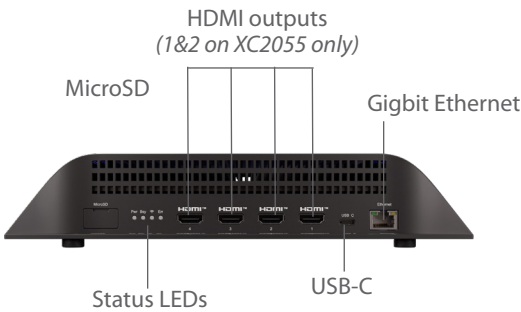

XC2055 PC-class HTML5 Performance

XC4055 2x the HTML5 Performance of the XC2055

Front View