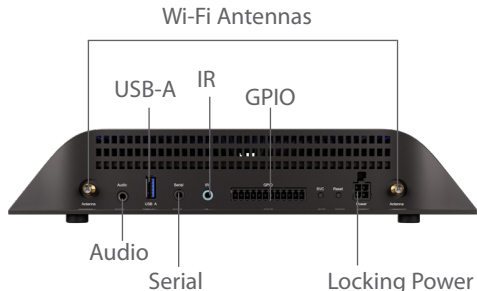

BRIGHTSIGN XC5

REVOLUTIONARY PERFORMANCE ACROSS MULTIPLE SCREENS

BrightSign XC5 is in a category of its own that outperforms signage PCs with ease. Two models offer differing levels of HTML5 performance, both offer stunning 8K and a complete set of connectivity options. From 4-screen video walls to blazing-fast 3D Web GL applications, XC5 does it all. Crafting video wall and multi-screen presentations are significantly streamlined with multi-output players and our BrightWall feature. With multiple HDMI outputs, stellar HTML5 performance and stunning 8k video, XC5 is the most powerful player BrightSign has ever created.

Features

- Revolutionary HTML5 performance
  - Discover ultra-smooth motion graphics rendered at incredibly high framerates
  - Interact with highly responsive multi-touch HTML5 animations
  - Runs intense CSS animations, 3D WebGL & JavaScript
  - Experience significantly accelerated content load times
- Streamline video walls & multiple screens with a single multi-output player
- Offers stunning 8K video & graphics
- Performs hardware accelerated 4K video rotation
- Runs BrightSign OS to boost reliability, security & uptimes

XC2055 PC-class HTML5 Performance

XC4055 2x the HTML5 Performance of the XC2055

Rear View