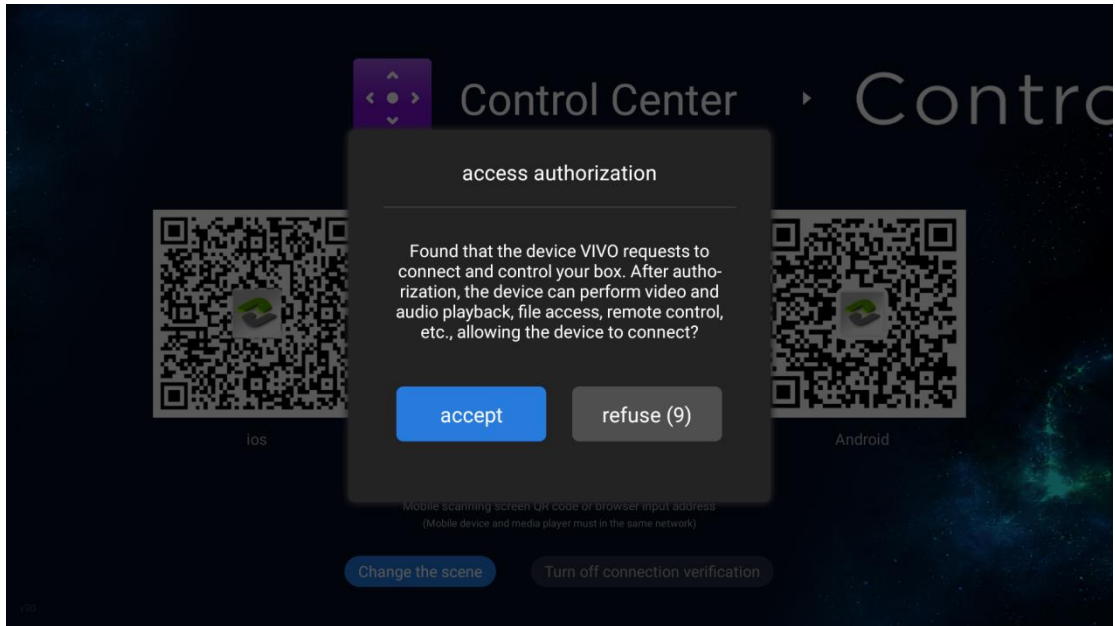

WOL Setup Tutorial

Zidoo RTD1619DR models support WOL (Wake on LAN), which can turn on/off Zidoo media player remotely via cell phone. Now this guidance take Z9X for example and show how it works.

1. Install Zidoo Controller APP on cell phone, it will automatically search media player in same LAN, click the media player that you want to access.

2. Choose "accept" on Zidoo media player to finish Authorization.

3. When the media player is standby, find “connect history” on Zidoo Z9X to restart, shutdown or sleep, like the picture shows below.