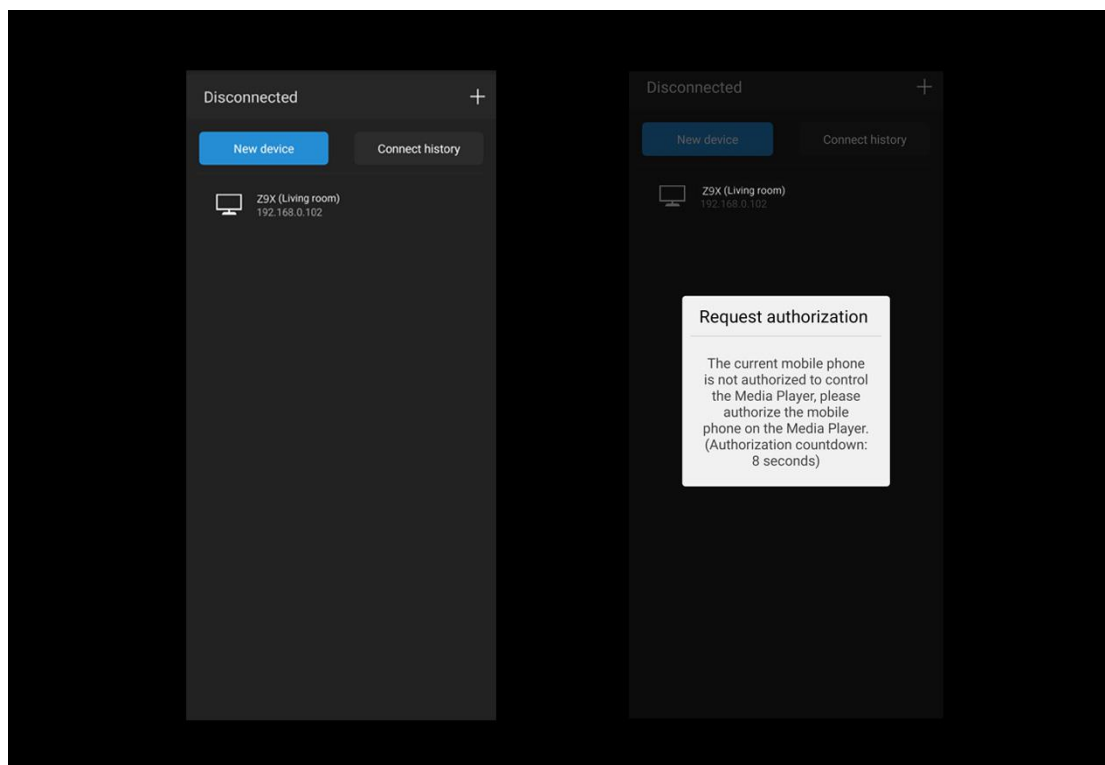

WOL Setup Tutorial

Zidoo RTD1619DR models support WOL (Wake on LAN), which can turn on/off Zidoo media player remotely via cell phone. Now this guidance take Z9X for example and show how it works.

1. Install Zidoo Controller APP on cell phone, it will automatically search media player in same LAN, click the media player that you want to access.

2. Choose "accept" on Zidoo media player to finish Authorization.

3. When the media player is standby, find “connect history” on Zidoo Z9X to restart, shutdown or sleep, like the picture shows below.