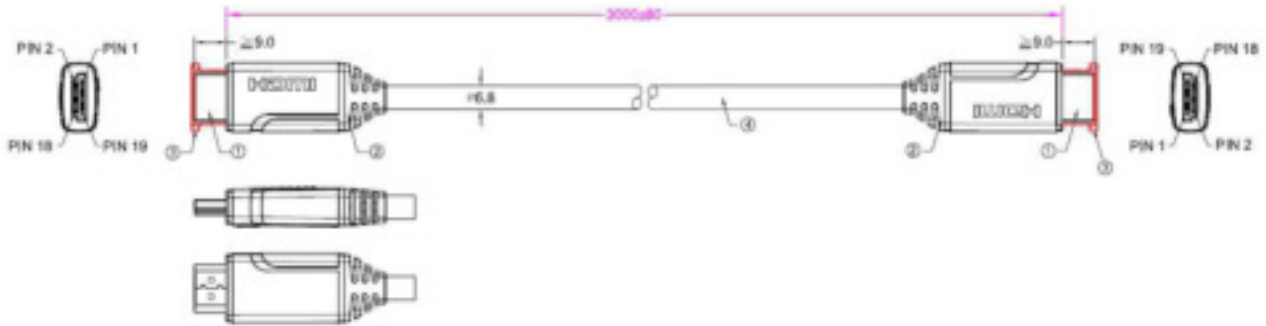

SCP PART#: 992-UHS-1M

UPC: 817777012026

DESCRIPTION:

1M/3.3FT - 8K 48Gbps ULTRA HIGH SPEED HDMI CABLE, 8K@60 4:4:4 48Gbps, 4K@120 4:4:4 48Gbps, Dynamic HDR, VRR, QMS, QFT, ALLM, eARC, Passive/Bi-Directional, PVC Jkt - Black - 1ea/bag

Applications

- ◆ Home Theater
- ◆ TV Broadcast Station
- ◆ Conference Room Video Equipment
- ◆ Professional Video Editing Workshop

Specifications

No.	Type	Description
①	Plug	Gold plated new HDMI v2.1 connector
②	Stain Relief	Strong PVC strain relief
③	Plastic cap	Transparent
④	Cable Structure	32AWG 1.5M OD5.0mm 30AWG 2.5M OD6.0mm 28AWG 3M OD6.8mm