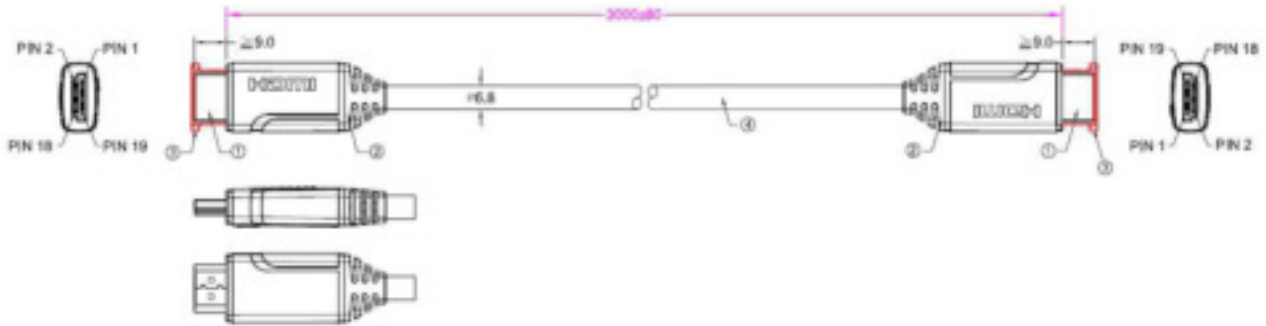

**SCP PART#: 992-UHS-2M**

**UPC: 817777012033**

**DESCRIPTION:**

2M/6FT - 8K 48Gbps ULTRA HIGH SPEED HDMI CABLE, 8K@60 4:4:4 48Gbps, 4K@120 4:4:4 48Gbps, Dynamic HDR, VRR, QMS, QFT, ALLM, eARC, Passive/Bi-Directional, PVC Jkt - Black - 1ea/bag

**Applications**

- ◆ Home Theater
- ◆ TV Broadcast Station
- ◆ Conference Room Video Equipment
- ◆ Professional Video Editing Workshop

**Specifications**

No.	Type	Description
①	Plug	Gold plated new HDMI v2.1 connector
②	Stain Relief	Strong PVC strain relief
③	Plastic cap	Transparent
④	Cable Structure	32AWG 1.5M OD5.0mm 30AWG 2.5M OD6.0mm 28AWG 3M OD6.8mm