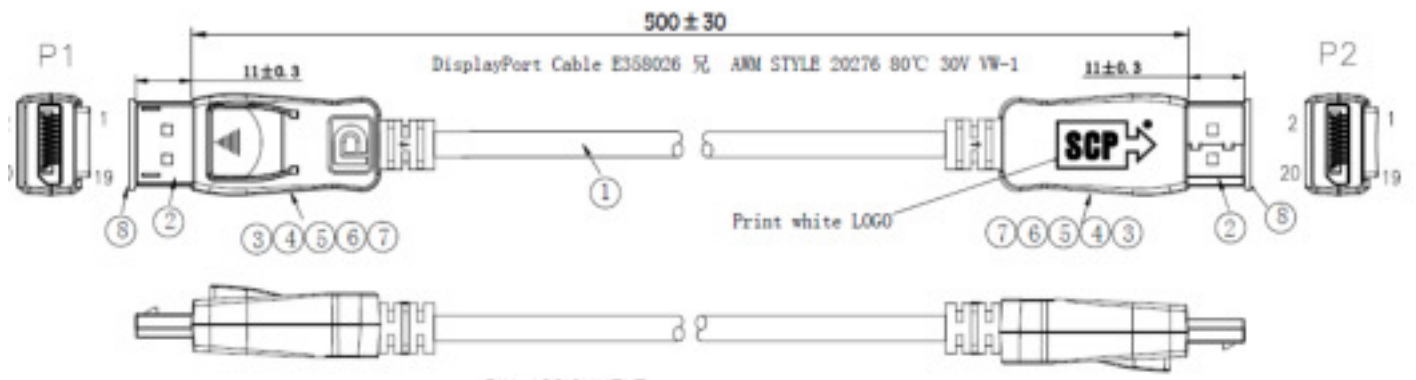

SCP PART#: DP14-0.5M UPC : 810070013868

DESCRIPTION:

0.5M/1.6FT - DisplayPort1.4 HBR3 8K@60Hz 32.4Gbps, Dynamic HDR, DP(m) to DP(m), Passive, PVC - Black - 1ea/Bag

Application

Specifications

No.	Type	Description
①	Plug	DP M iron clad nickel plated terminal gold-plated 15U" with clip groove and tin
②	S/R	PVC Black
③	Plastic cap	Transparent
④	Cable	DP CABLE 30AWG OD6.3

Structured Cable Products®

Quality Installations Deserve Quality Products

www.spcat5e.com
 sales@spcat5e.com
 Direct: 954-327-5770
 Toll Free: 866-470-5742

SCP PART#: DP14-0.5M UPC : 810070013868

DESCRIPTION: